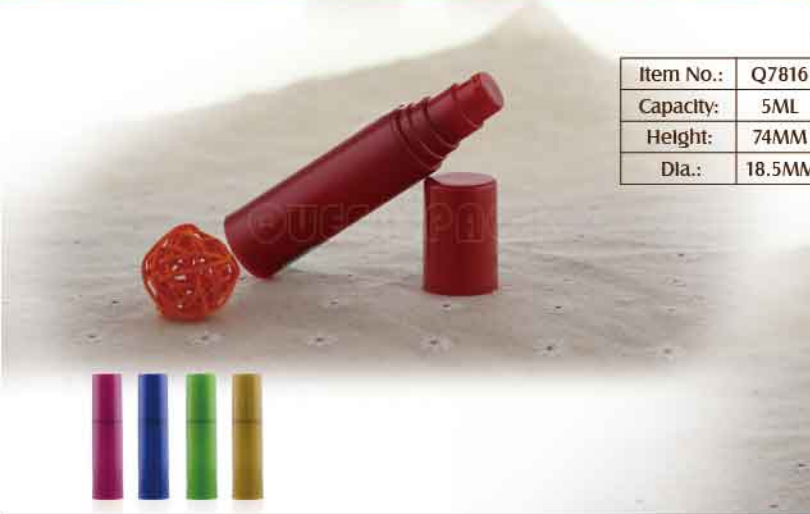

Item No.:	Q7816	Q7816	Q7816
Capacity:	5ML	7.5ML	15ML
Height:	74MM	93MM	103MM
Dia.:	18.5MM	18.5MM	23MM