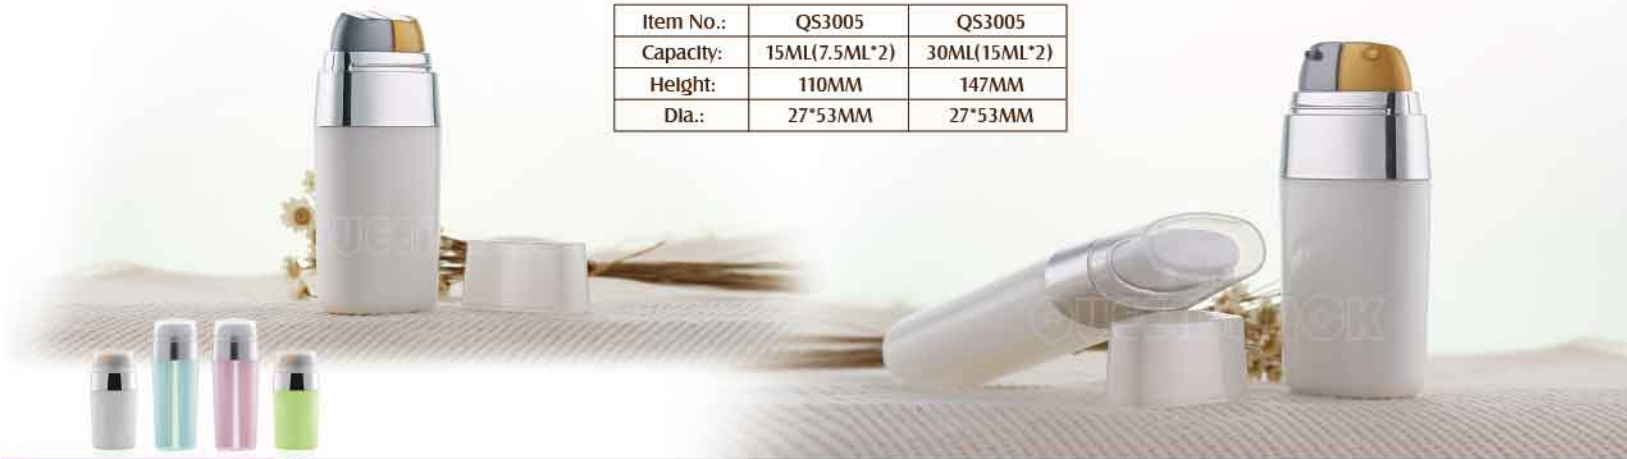

Item No.:	QS3015	QS3015	QS3015
Capacity:	20ML	30ML	50ML
Height:	100MM	111MM	141MM
Dia.:	33MM	33MM	33MM

Scan For More

Item No.:	QS3005	QS3005
Capacity:	15ML(7.5ML*2)	30ML(15ML*2)
Height:	110MM	147MM
Dia.:	27*53MM	27*53MM